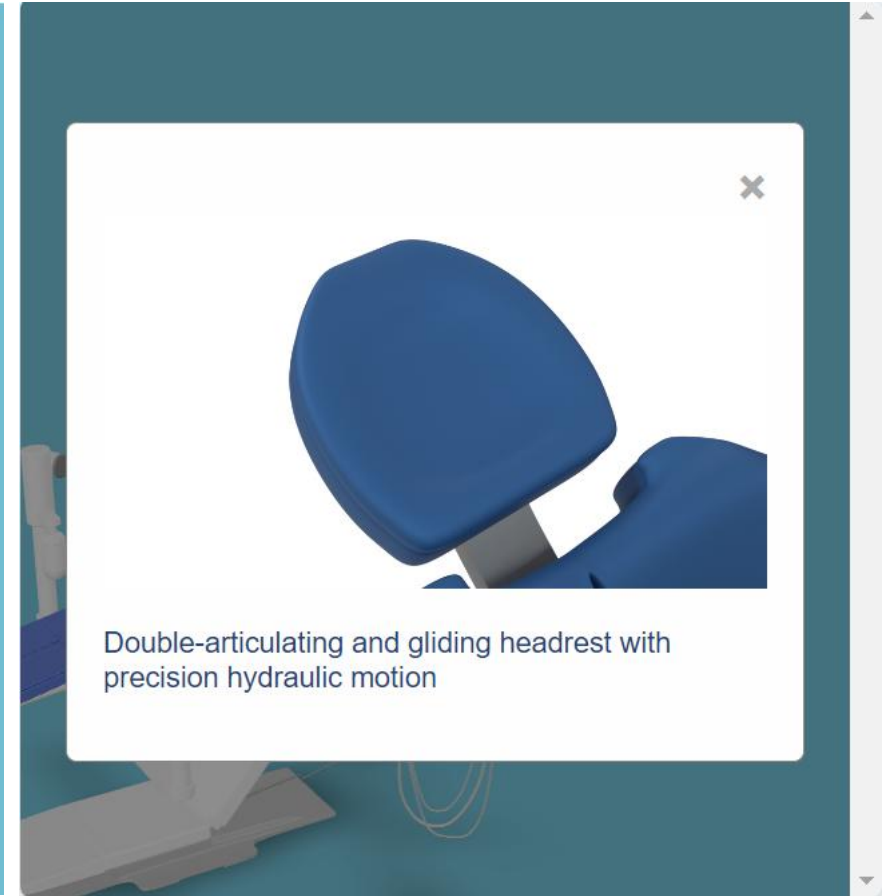

Dental Chair Configurator

- Our dental medical chair configurator helps businesses increase customer satisfaction, reduce returns, and streamline the ordering process. This innovative solution combines customization with interactive information delivery, ensuring each dental chair meets the specific needs of dental professionals while providing an educational tool for patients and staff.
- **Experience:** [Click Here](#)