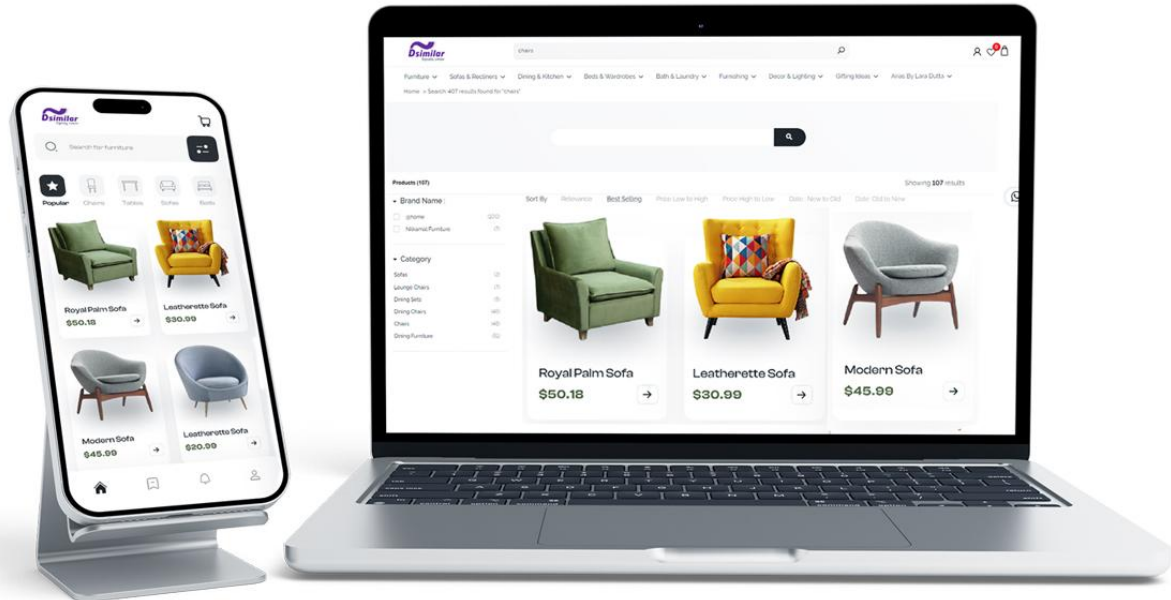

## Virtual Tryon

Enhance your online shopping experience with Dsimilar's virtual try-on solutions. Our innovative technology allows customers to try on shoes, eyewear, jewelry, and apparel virtually, providing a realistic view of how products look and fit before making a purchase. Whether it's exploring different styles and sizes of shoes, visualizing eyewear frames on your face, trying on virtual necklaces and earrings, or seeing how dresses fit and flow, our virtual try-on experiences are designed to increase confidence in online purchasing decisions. Experience: [Click Here](#)

# Ecommerce App

Dsimilar e-commerce app makes online shopping easy with secure transactions and user-friendly features.

# Sell Furniture Like Never Before

An exclusive furniture e-commerce app with a built-in 3D product configurator and augmented reality visualization features is now accessible on both mobile and web platforms.